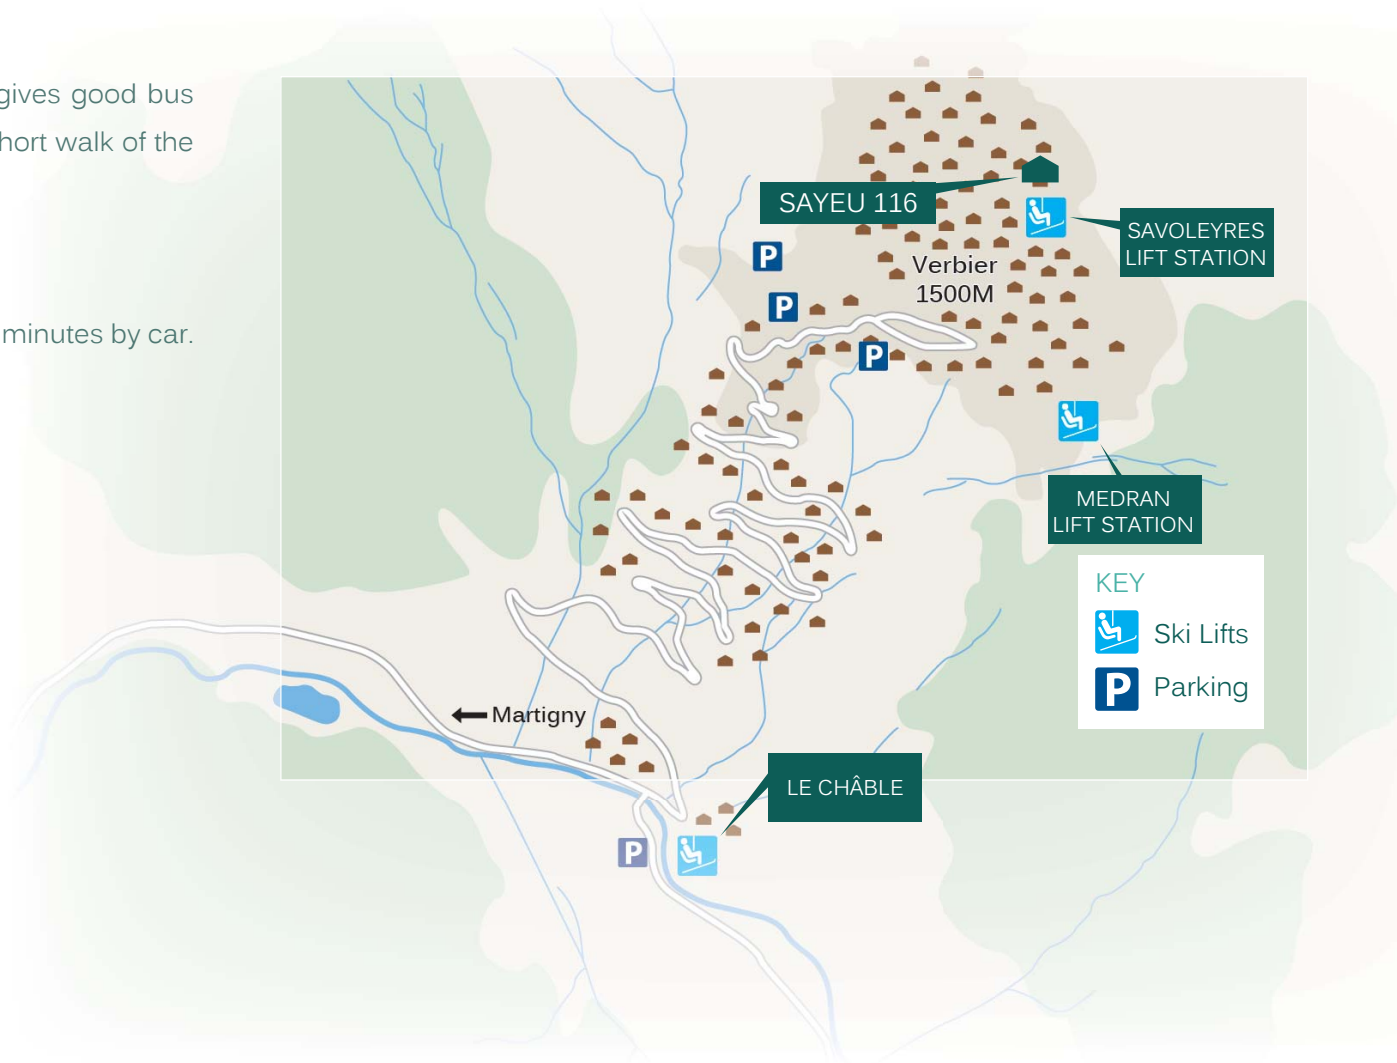

FLOOR PLAN

FOR ILLUSTRATION PURPOSES ONLY

LOCATION

Conveniently located close to the Brunet bus-stop which gives good bus access to all lifts in Verbier. It is possible to ski to within a short walk of the apartment.

PROXIMITY

Médran is 7 minutes walk/3 minutes by car. Savoleyres is 2 minutes by car.
5 minute walk to Place Centrale.

GOOGLE CO-ORDINATES

46.102277103204216, 7.228996753967294

SERVICE LEVEL

CATERED SERVICE